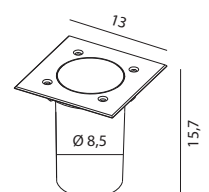

Art. 1551, 1553
Art. 1555, 1557