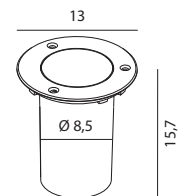

RENA Aluminium inground lighting fixture. Aluminium cover. (max. 1000Kg). Opal polycarbonate. IP68(1m).

Art	Watt	Type of light source:	Luminous flux	Colour temperature	Lifetime (L70/B50)	EEL	Version	Dimmable
1630	6W max.,	LED GU10	-	-	-	-	Round	-
1631	5,5W	LED GU10	375 lm	3000K	40 000h	A+	Round	Dim. Triac
1632	6W max.,	LED GU10	-	-	-	-	Square	-
1633	5,5W	LED GU10	375 lm	3000K	40 000h	A+	Square	Dim. Triac

Art. 1630
Art. 1631

Art. 1632
Art. 1633

Polypropylene box for installation included.

Standard with 3 m cable, one cable gland.

Art. 1630 and 1632:
Supplied without bulb.

Art. 1631 and 1633:
5,5W GU10, 375lm, 3000K, 36D LED bulb included

RENA

RENA Aluminium inground lighting fixture. Stainless steel 316L cover ring. Tempered safety glass (max. 2000Kg).

Art	Watt	Type of light source:	Luminous flux	Colour temperature	Lifetime (L70/B50)	EEL	Version	Glass	Dimmable
1550	5,5W	LED GU10	375 lm	3000K	40 000h	A+	Round	Clear glass	Dim. Triac
1552	6W max.,	LED GU10	-	-	-	A+..D	Round	Clear glass	-
1554	5,5W	LED GU10	375 lm	3000K	40 000h	A+	Round	Frosted glass	Dim. Triac
1556	6W max.,	LED GU10	-	-	-	A+..D	Round	Frosted glass	-
1551	5,5W	LED GU10	375 lm	3000K	40 000h	A+	Square	Clear glass	Dim. Triac
1553	6W max.,	LED GU10	-	-	-	A+..D	Square	Clear glass	-
1555	5,5W	LED GU10	375 lm	3000K	40 000h	A+	Square	Frosted glass	Dim. Triac
1557	6W max.,	LED GU10	-	-	-	A+..D	Square	Frosted glass	-

Polypropylene box for installation included. Standard with 3 m cable, one cable gland.

Rena Art. 1550, 1551, 1554, 1555: 5,5W GU10, 375lm, 3000K, 36D LED bulb included

Art. 1552, 1553, 1556, 1557: Supplied without bulb.