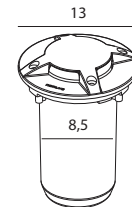

RENA Aluminium inground lighting fixture. Aluminium cover. (max. 1000Kg). Opal polycarbonate. IP68(1m).

Art	Watt	Type of light source:	Luminous flux	Colour temperature	Lifetime (L70/B50)	EEL	Version	Dimmable
1630	6W max.,	LED GU10	-	-	-	-	Round	-
1631	5,5W	LED GU10	375 lm	3000K	40 000h	A+	Round	Dim. Triac
1632	6W max.,	LED GU10	-	-	-	-	Square	-
1633	5,5W	LED GU10	375 lm	3000K	40 000h	A+	Square	Dim. Triac

Art. 1630
Art. 1631

Art. 1632
Art. 1633

Polypropylene box for installation included.

Standard with 3 m cable, one cable gland.

Art. 1630 and 1632:
Supplied without bulb.

Art. 1631 and 1633:
5,5W GU10, 375lm, 3000K, 36D LED bulb included

RENA

RENA Aluminium inground lighting fixture. Stainless steel 316L cover ring. Tempered safety glass (max. 2000Kg).

Art	Watt	Type of light source:	Luminous flux	Colour temperature	Lifetime (L70/B50)	EEL	Version	Glass	Dimmable
1550	5,5W	LED GU10	375 lm	3000K	40 000h	A+	Round	Clear glass	Dim. Triac
1552	6W max.,	LED GU10	-	-	-	A+..D	Round	Clear glass	-
1554	5,5W	LED GU10	375 lm	3000K	40 000h	A+	Round	Frosted glass	Dim. Triac
1556	6W max.,	LED GU10	-	-	-	A+..D	Round	Frosted glass	-
1551	5,5W	LED GU10	375 lm	3000K	40 000h	A+	Square	Clear glass	Dim. Triac
1553	6W max.,	LED GU10	-	-	-	A+..D	Square	Clear glass	-
1555	5,5W	LED GU10	375 lm	3000K	40 000h	A+	Square	Frosted glass	Dim. Triac
1557	6W max.,	LED GU10	-	-	-	A+..D	Square	Frosted glass	-