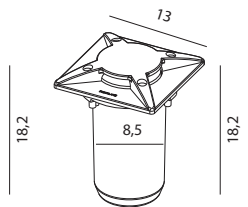

RENA Aluminium inground lighting fixture. Aluminium cover. (max. 1000Kg). Opal polycarbonate. IP68(1m).

Art	Watt	Type of light source:	Luminous flux	Colour temperature	Lifetime (L70/B50)	EEL	Version	Dimmable
1630	6W max.,	LED GU10	-	-	-	-	Round	-
1631	5,5W	LED GU10	375 lm	3000K	40 000h	A+	Round	Dim. Triac
1632	6W max.,	LED GU10	-	-	-	-	Square	-
1633	5,5W	LED GU10	375 lm	3000K	40 000h	A+	Square	Dim. Triac

Art. 1630
Art. 1631

Art. 1632
Art. 1633

Polypropylene box for installation included.

Standard with 3 m cable, one cable gland.

Art. 1630 and 1632:
Supplied without bulb.

Art. 1631 and 1633:
5,5W GU10, 375lm, 3000K, 36D LED bulb included

RENA

RENA Aluminium inground lighting fixture. Stainless steel 316L cover ring. Tempered safety glass (max. 2000Kg).

Art	Watt	Type of light source:	Luminous flux	Colour temperature	Lifetime (L70/B50)	EEL	Version	Glass	Dimmable
1550	5,5W	LED GU10	375 lm	3000K	40 000h	A+	Round	Clear glass	Dim. Triac
1552	6W max.,	LED GU10	-	-	-	A+..D	Round	Clear glass	-
1554	5,5W	LED GU10	375 lm	3000K	40 000h	A+	Round	Frosted glass	Dim. Triac
1556	6W max.,	LED GU10	-	-	-	A+..D	Round	Frosted glass	-
1551	5,5W	LED GU10	375 lm	3000K	40 000h	A+	Square	Clear glass	Dim. Triac
1553	6W max.,	LED GU10	-	-	-	A+..D	Square	Clear glass	-
1555	5,5W	LED GU10	375 lm	3000K	40 000h	A+	Square	Frosted glass	Dim. Triac
1557	6W max.,	LED GU10	-	-	-	A+..D	Square	Frosted glass	-

Polypropylene box for installation included. Standard with 3 m cable, one cable gland.

Rena Art. 1550, 1551, 1554, 1555: 5,5W GU10, 375lm, 3000K, 36D LED bulb included

Art. 1552, 1553, 1556, 1557: Supplied without bulb.